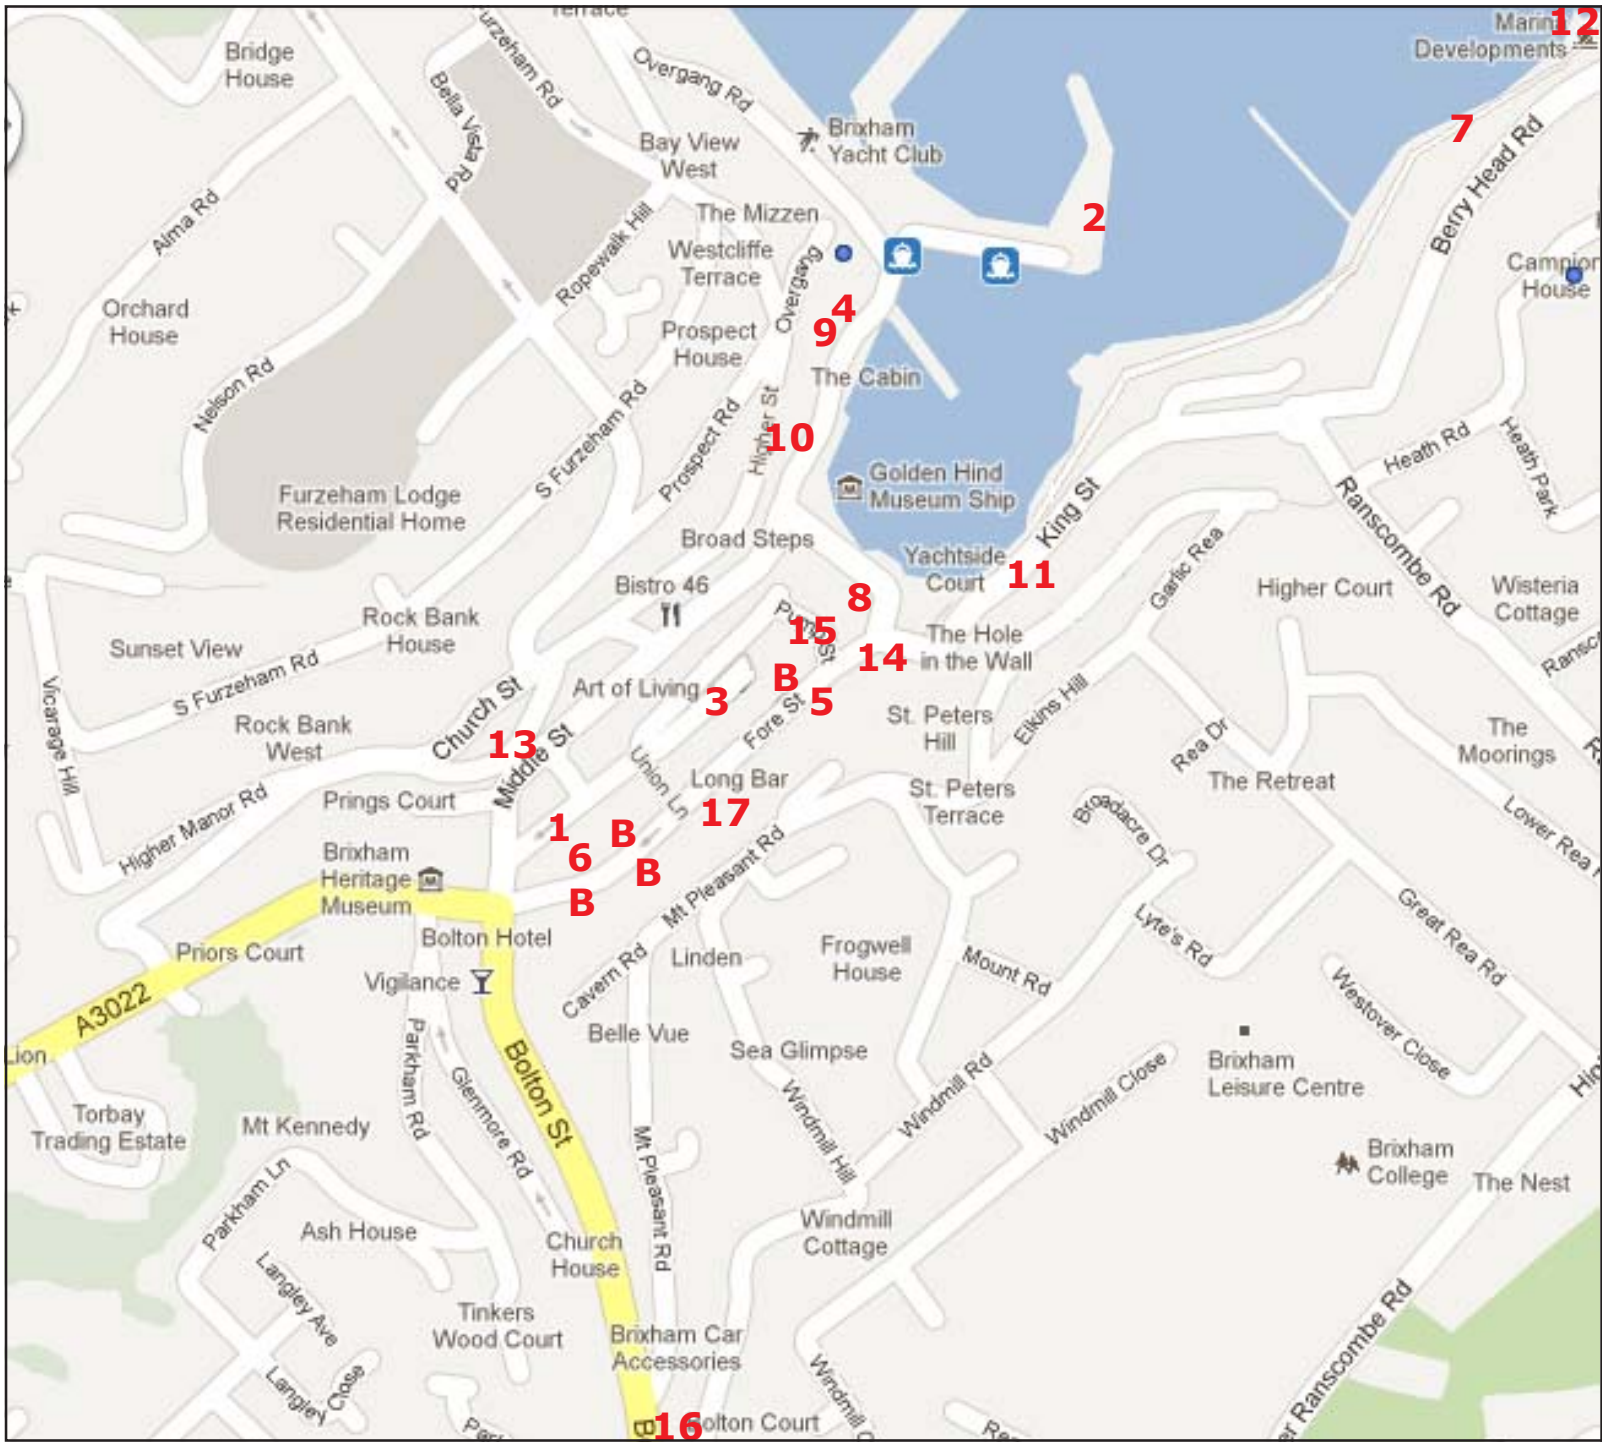

# Brixham

# Street Map

# Brixham Street Map

- 1** Bus stop for 15/ 16 bus to South Bay Holiday Park.
- 2** Ferry to Torquay.
- 3** Town centre car park.
- 4** Brixham Fish Restaurant.
- 5** Co-Op / Post Office.
- 6** Tesco.
- 7** Prince William Restaurant Bar and Carvery.
- 8** Simply Fish Restaurant.
- 9** Beamers Restaurant.
- 10** The Poopdeck.
- 11** Quayside Restaurant and Ernie Lister Bar.
- 12** The Breakwater Bistro.
- 13** Sampan Chinese Takeaway.
- 14** Balti Nights Takeaway.
- 15** Rio Fish Cafe.
- 16** David's Fish & Chips.
- 17** Subway.
- B** Banks.